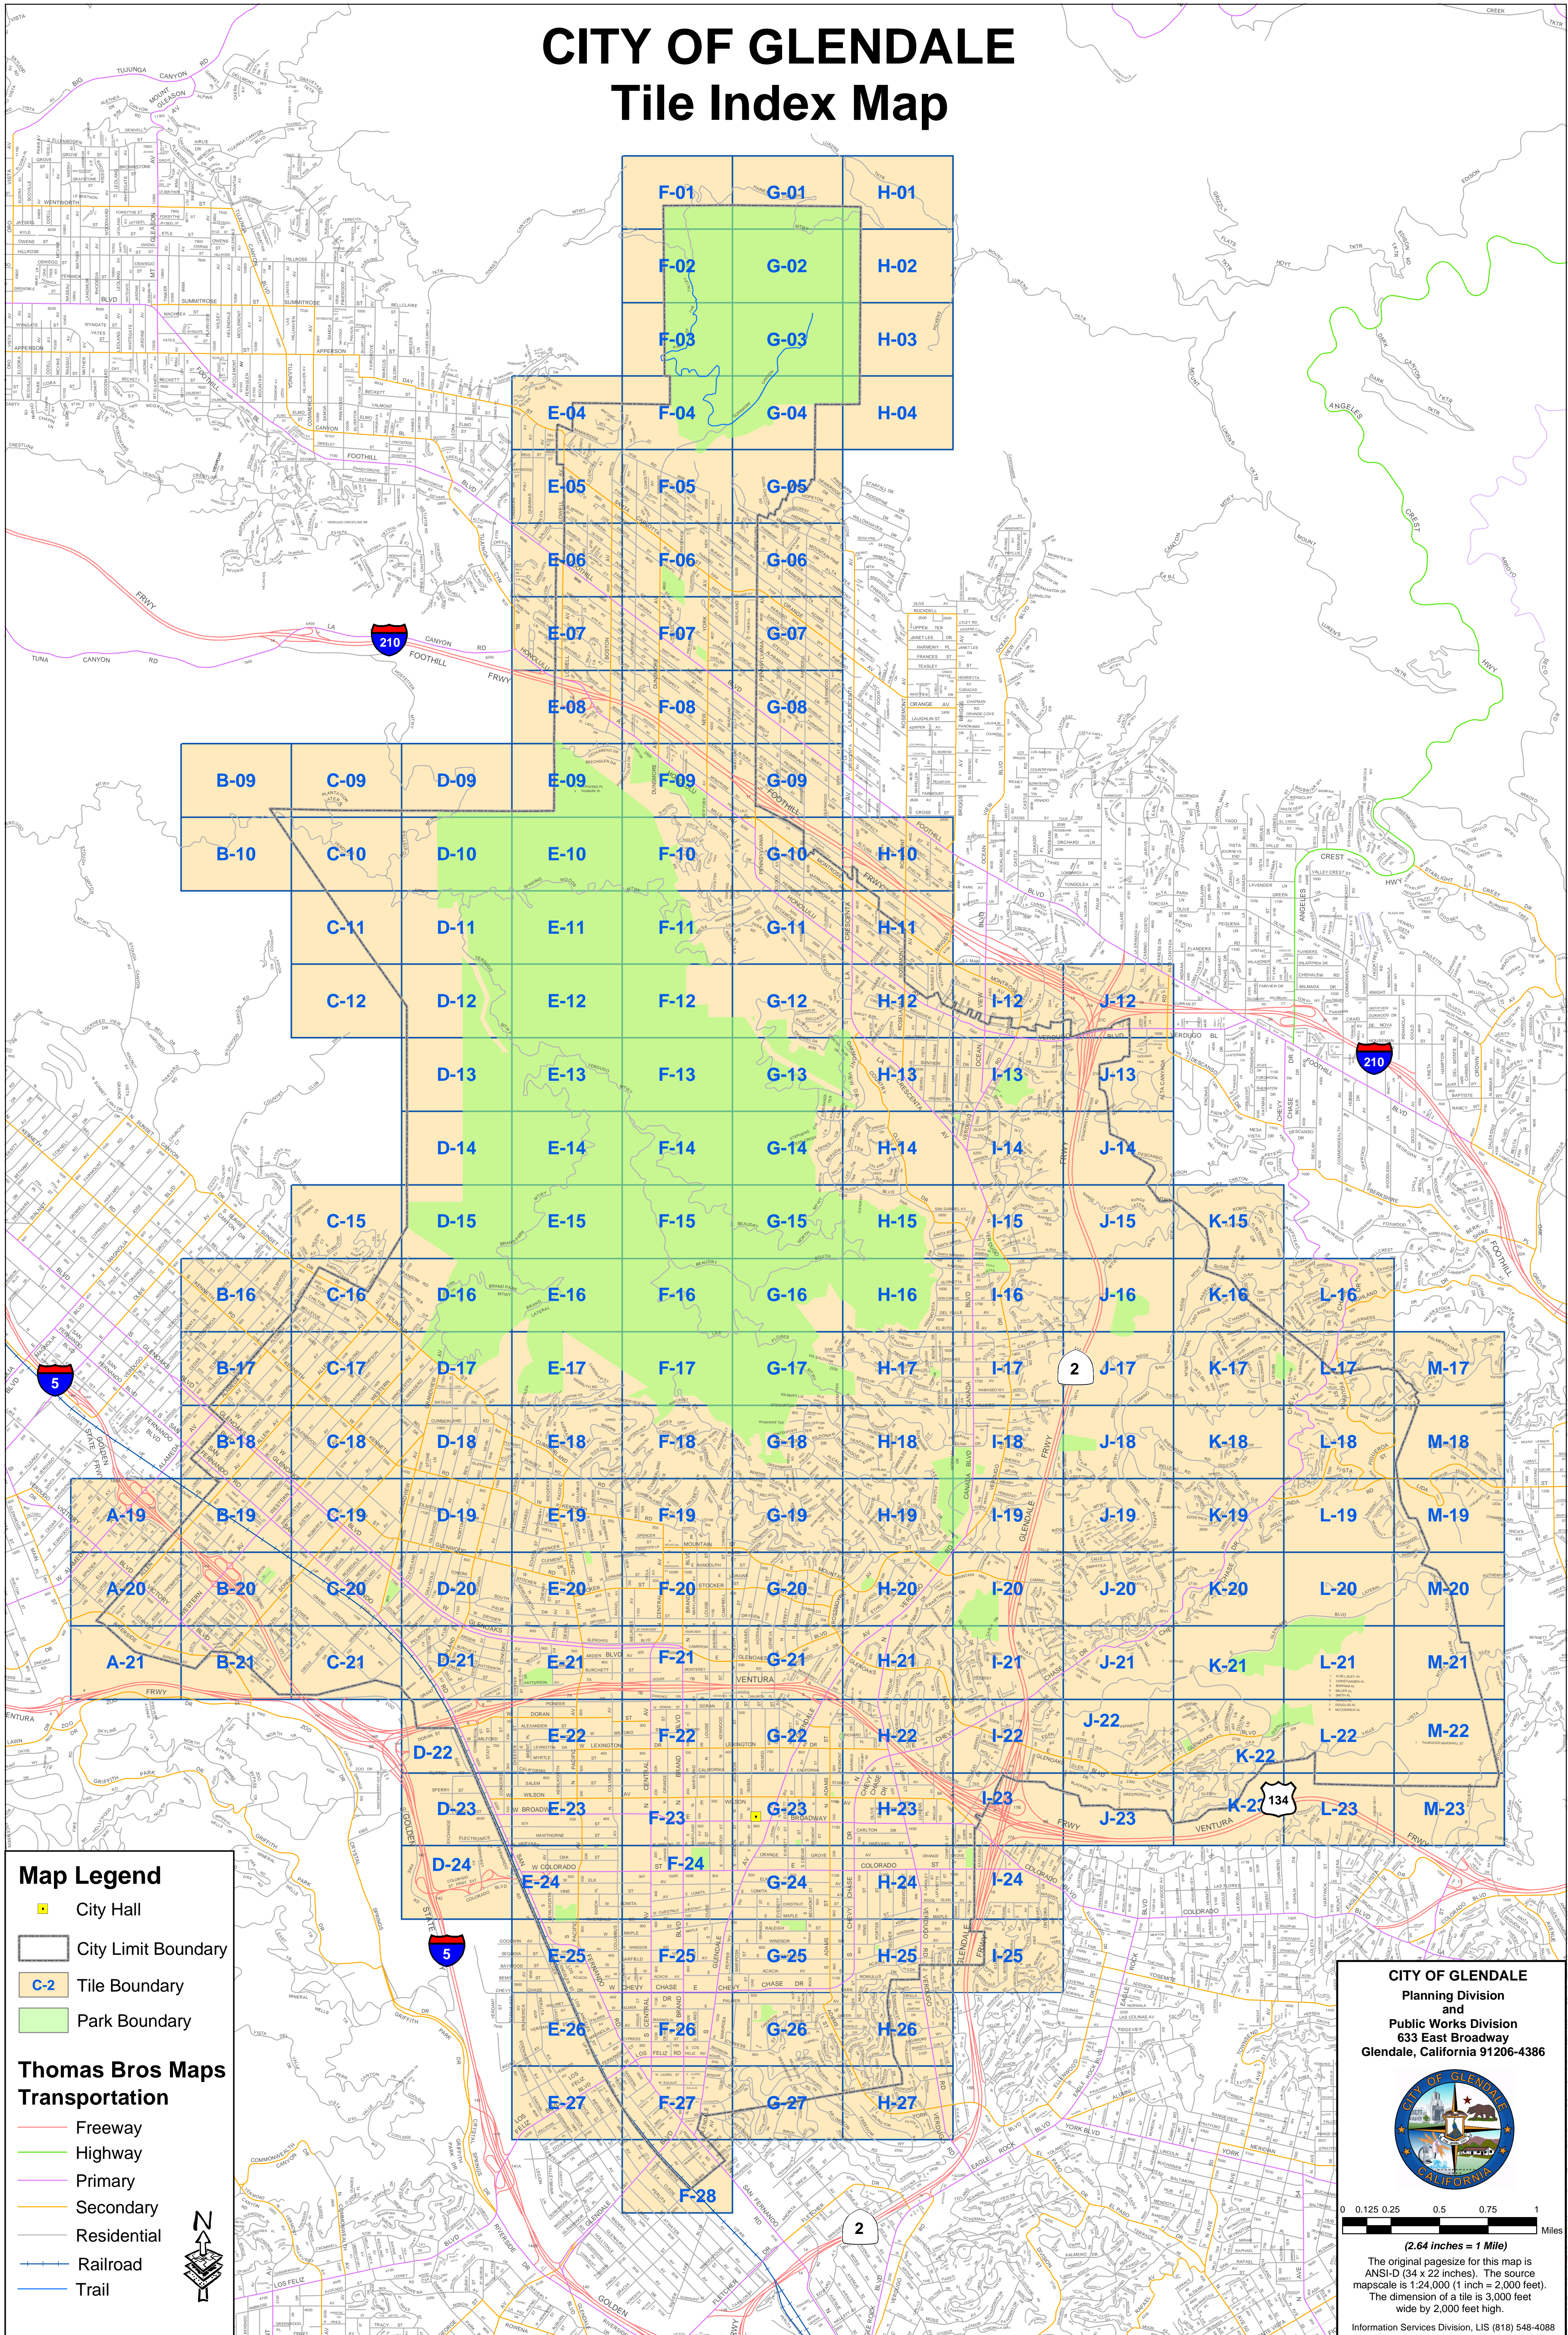

CITY OF GLENDALE Tile Index Map

- Map Legend**
- City Hall
 - City Limit Boundary
 - Tile Boundary
 - Park Boundary

- Thomas Bros Maps
Transportation**
- Freeway
 - Highway
 - Primary
 - Secondary
 - Residential
 - Railroad
 - Trail

CITY OF GLENDALE
 Planning Division
 and
 Public Works Division
 633 East Broadway
 Glendale, California 91206-4386

0 0.125 0.25 0.5 0.75 1 Miles
 (2.64 inches = 1 Mile)
 The original pagesize for this map is ANSI-D (34 x 22 inches). The source mapscale is 1:24,000 (1 inch = 2,000 feet). The dimension of a tile is 3,000 feet wide by 2,000 feet high.
 Information Services Division, LIS (818) 548-4088